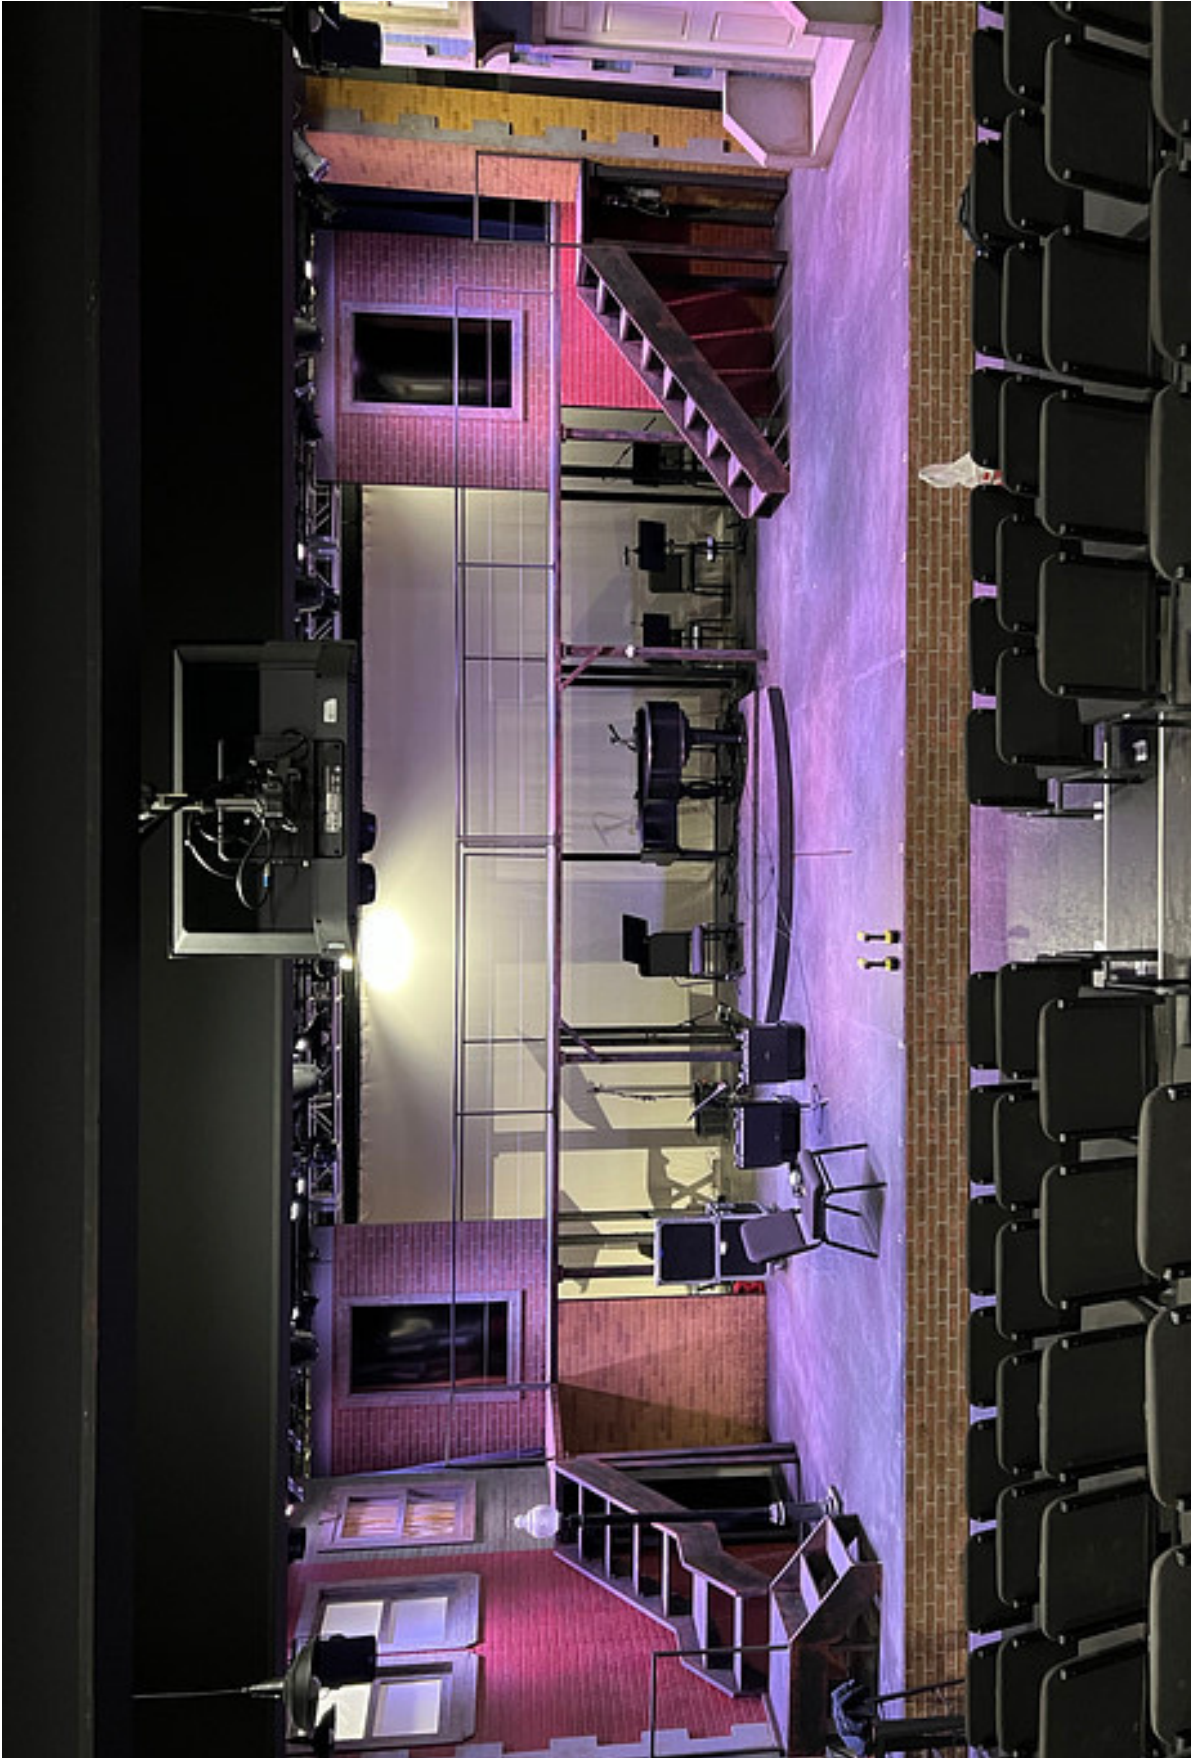

JERSEY BOYS

SCENIC RENTAL PACKAGE

The Jersey Boys Scenic Rental includes:

- All wall units. Flats A-H,U1 & U2
- Downstage Left wall unit includes a stoop with sidewalls and operational door.
- All corner trim pieces and cornice trim pieces.
- Windows are covered with lightweight white muslin and ready to backlight.
- All steel for upper level. 80" off the deck.
- All 4x4 supports for the steel structure.
- All bolts and nuts for connecting steel sections together and
- connecting 4x4 posts to steel frames. Angle brackets are included to secure 4x4's to the deck.
- All plywood decking for the upper level.
- Offstage steel platforming and supports.
- Two onstage stair units that go from the deck to the upper level.
- All onstage railings, made from 1" tube steel. Note: Stair units do not have railings for sightlines.
- Upstage railings for rear of the upper level.
- 10' wide, 9' deep rolling bandstand unit. Front 3' is a curved section that is slightly lower than the rear unit. This unit can be manually moved downstage during key moments of the show.

Please note that this package does not include the following:

- 70" Video monitors for the upstairs walls
- Offstage escape stairs. (Standard escape stairs up to 80" will work)
- Some railings for offstage upper unit. (Some of these will vary based on the configuration of offstage right and left upper level pieces that are used)
- Cyclorama shown in photos
- Street light shown in photos

Of:

- NOTES:
- ESCAPE STAIRS NOT INCLUDED IN RENTAL.
 - SOME OFFSTAGE RAILINGS FOR THE UPPER DECK WILL NEED TO BE BUILT ON-SITE BY RENTER
 - CENTER BAND PLATFORM IS ON WHEELS TO FACILITATE MOVING A SMALL PORTION OF THE BAND DOWNSTAGE VIA A PUSH STICK FOR MORE INTIMATE "CLUB" SCENES
 - CYCLOORAMA NOT INCLUDED IN RENTAL.

Full Set

Stage Right

Stage Right

Stage Right

Stage Right

Stage Right

Stage Left

Stage Left