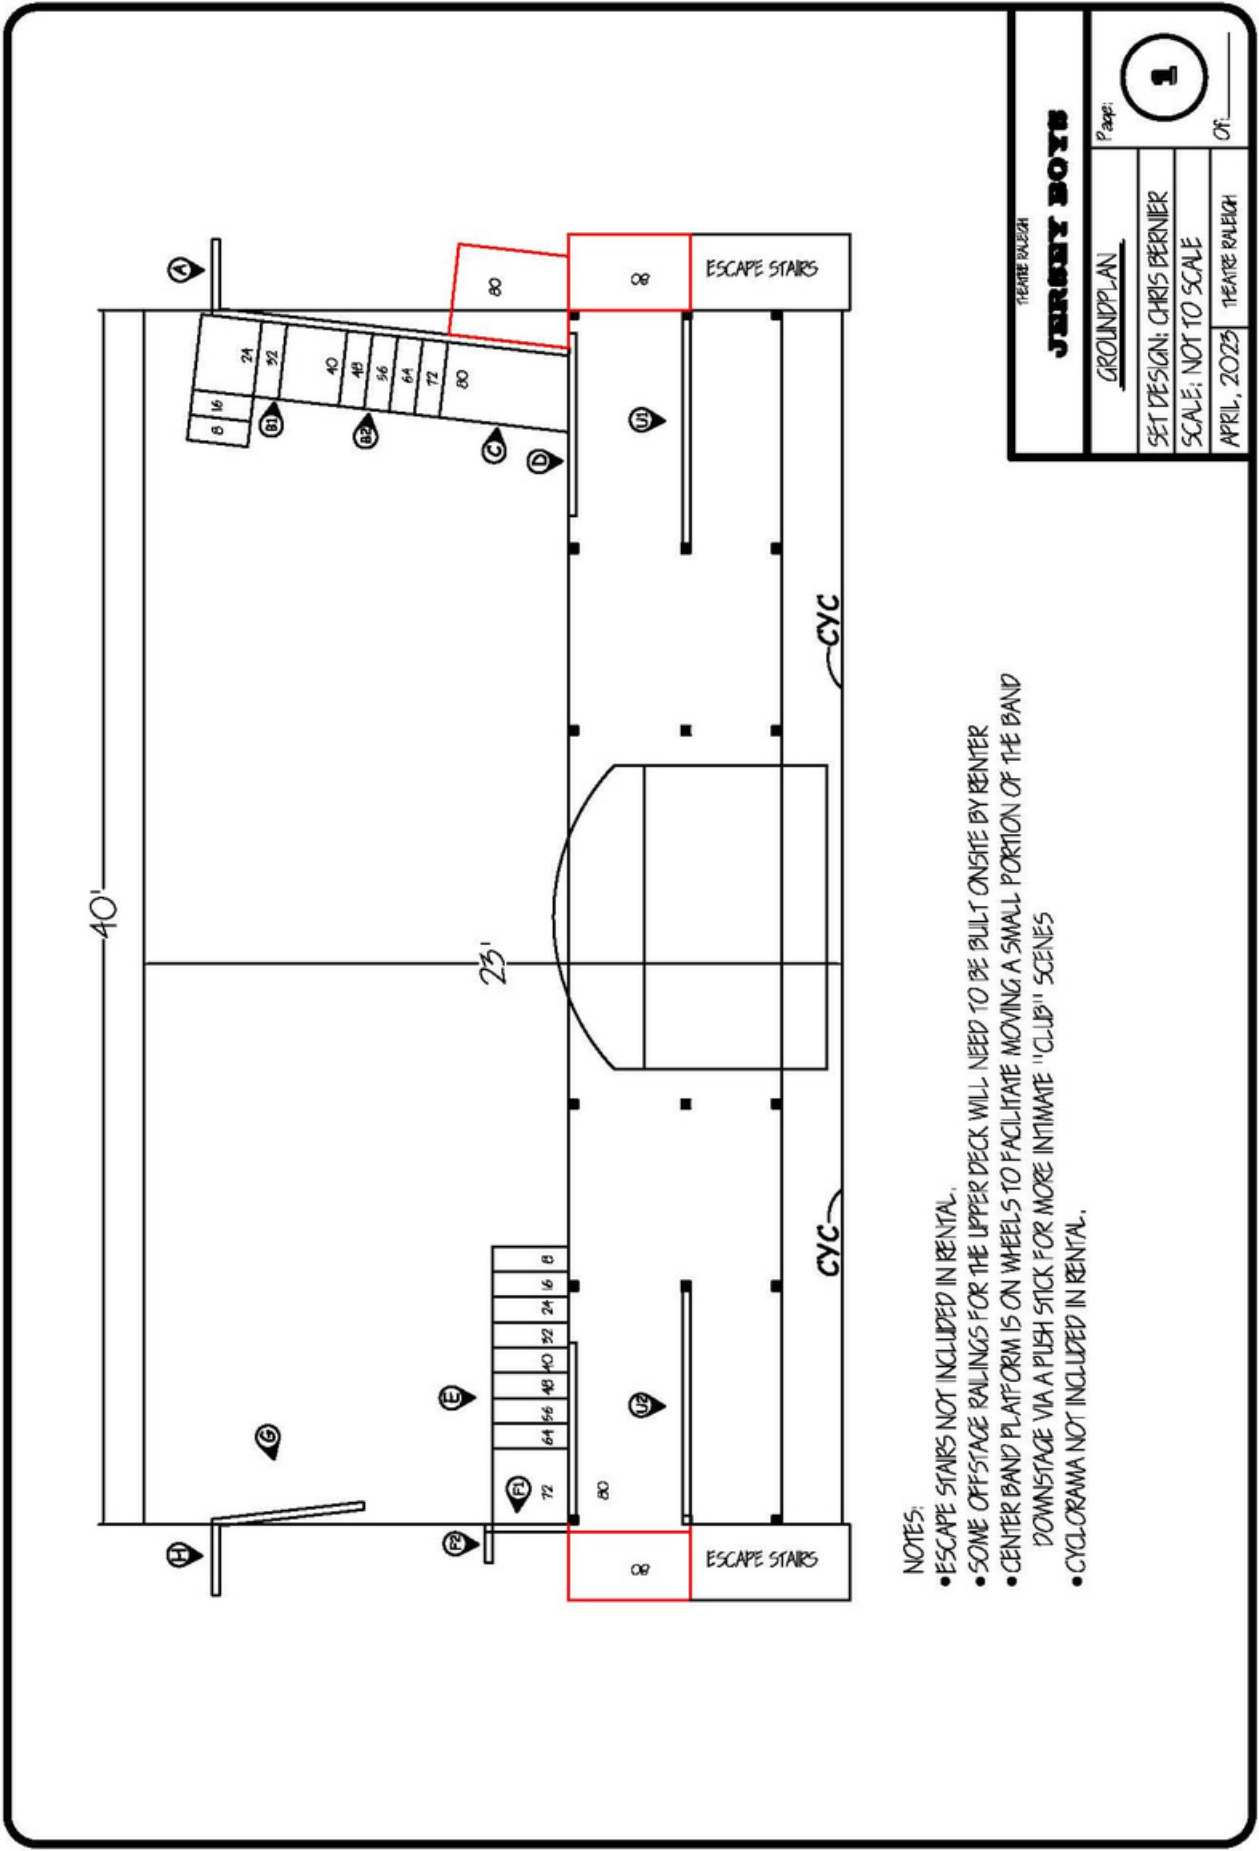

JERSEY BOYS

SCENIC RENTAL PACKAGE

The Jersey Boys Scenic Rental includes:

- All wall units. Flats A-H,U1 & U2
- Downstage Left wall unit includes a stoop with sidewalls and operational door.
- All corner trim pieces and cornice trim pieces.
- Windows are covered with lightweight white muslin and ready to backlight.
- All steel for upper level. 80" off the deck.
- All 4x4 supports for the steel structure.
- All bolts and nuts for connecting steel sections together and
- connecting 4x4 posts to steel frames. Angle brackets are included to secure 4x4's to the deck.
- All plywood decking for the upper level.
- Offstage steel platforming and supports.
- Two onstage stair units that go from the deck to the upper level.
- All onstage railings, made from 1" tube steel. Note: Stair units do not have railings for sightlines.
- Upstage railings for rear of the upper level.
- 10' wide, 9' deep rolling bandstand unit. Front 3' is a curved section that is slightly lower than the rear unit. This unit can be manually moved downstage during key moments of the show.

Please note that this package does not include the following:

- 70" Video monitors for the upstairs walls
- Offstage escape stairs. (Standard escape stairs up to 80" will work)
- Some railings for offstage upper unit. (Some of these will vary based on the configuration of offstage right and left upper level pieces that are used)
- Cyclorama shown in photos
- Street light shown in photos

Full Set

Stage Right

Stage Right

Stage Right

Stage Right

Stage Right

Stage Left

Stage Left

Stage Left

Theatre Raleigh Production Photos

Theatre Raleigh Production Photos

Please note:

Renter is responsible for all transportation of set

Vehicle for pick up must fit a standard loading dock

Full set can fit in single 26' truck.